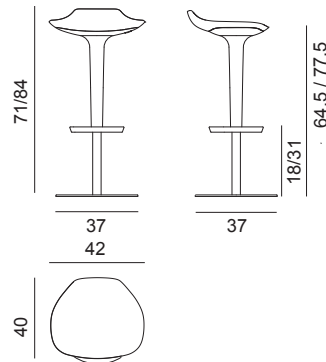

## Art. 1755 1757

Plastic stool with soft integral polyurethane seat, fitted with backrest. A version with cushion upholstered in leather, faux leather, fabric or customer's material is also available. Height adjustable or with fixed height between 64.5-77.5 cm upon request. Brushed or chromed stainless steel base. Steam available in six different colours.

### Dimensions \*

\* File CAD 2D - 3D available for download at [www.arper.com](http://www.arper.com)