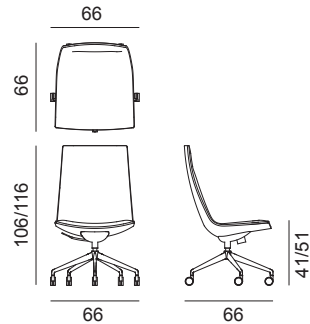

Dimensions *

* File CAD 2D - 3D available for download at www.arper.com

Frame Base

LU1