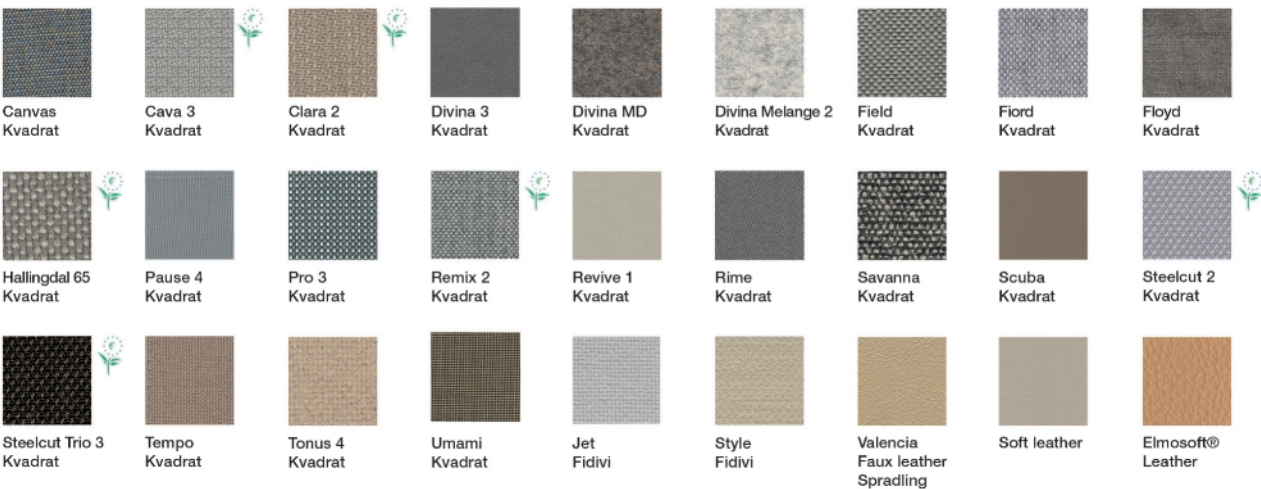

Catifa 60 Lounge

Design by Lievore Altherr Molina, 2008

Art. 2139 2140

Lounge chair with polished aluminium pedestal base and low backrest, available in the swivel version (Art. 2139) or with return mechanism (Art. 2140). The polyurethane shell is upholstered in leather, faux leather, fabric or customer's material. Upholstered polished aluminium armrests, are available upon request.

Dimensions *

* File CAD 2D - 3D available for download at www.arper.com

Frame Base

LU1

Shell

Carded In

Graded In

kvadrat