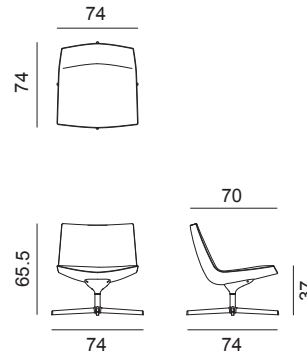

Catifa 60 Lounge

Design by Lievore Altherr Molina, 2008

Art. 2139 2140

Lounge chair with polished aluminium pedestal base and low backrest, available in the swivel version (Art. 2139) or with return mechanism (Art. 2140). The polyurethane shell is upholstered in leather, faux leather, fabric or customer's material. Upholstered polished aluminium armrests, are available upon request.

Dimensions *

* File CAD 2D - 3D available for download at www.arper.com

Frame Base

LU1

Shell

Carded In

Graded In

kvadrat