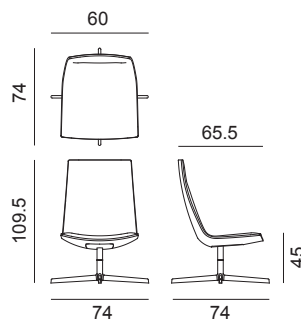

Catifa 60 Office

Design by Lievore Altherr Molina, 2008

Art. 2108 2125

Chair with polished aluminium four-star pedestal base, available in the swivel version (Art. 2108), or with return and tilt mechanisms (Art. 2125). The polyurethane shell with medium-height backrest is upholstered in leather, faux leather, fabric or customer's material. Upholstered polished aluminium armrests, are available upon request.

Dimensions *

* File CAD 2D - 3D available for download at www.arper.com

Frame Base

LU1

Shell

Carded In

Graded In

kvadrat

H 140 cm. COM Meterage ml 1.386

Non-upholstered armrest available on request.

RESISTANCE TEST

- EN 1728:2000 - EN 15373:2007 6.15
- EN 1728:2000 - EN 15373:2007 6.2.1
- EN 1728:2000 - EN 15373:2007 6.7

- EN 1728:2000 - EN 15373:2007 6.16
- EN 1728:2000 - EN 15373:2007 6.2.2
- EN 1022:05