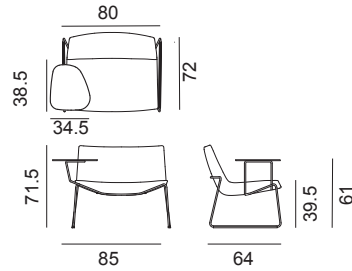

Dimensions *

* File CAD 2D - 3D available for download at www.arper.com

Frame Base

CRO

Shell

Carded In

Graded In

kvadrat

camira

DESIGN
TEX

Gabriel

svensson

maharam

Serge Ferrari