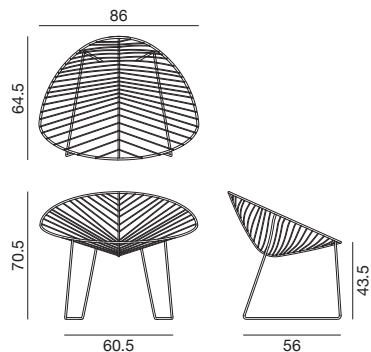

Dimensions *

* File CAD 2D - 3D available for download at www.arper.com

Frame Base

Shell

arper

F +39 0422 791800

T +39 0422 7918

www.arper.com