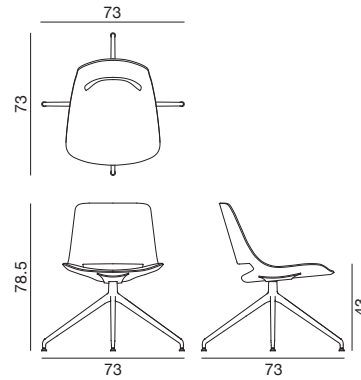

Dimensions *

* File CAD 2D - 3D available for download at www.arper.com

Frame Base

Shell

Polyethylene

PE
Polyethylene