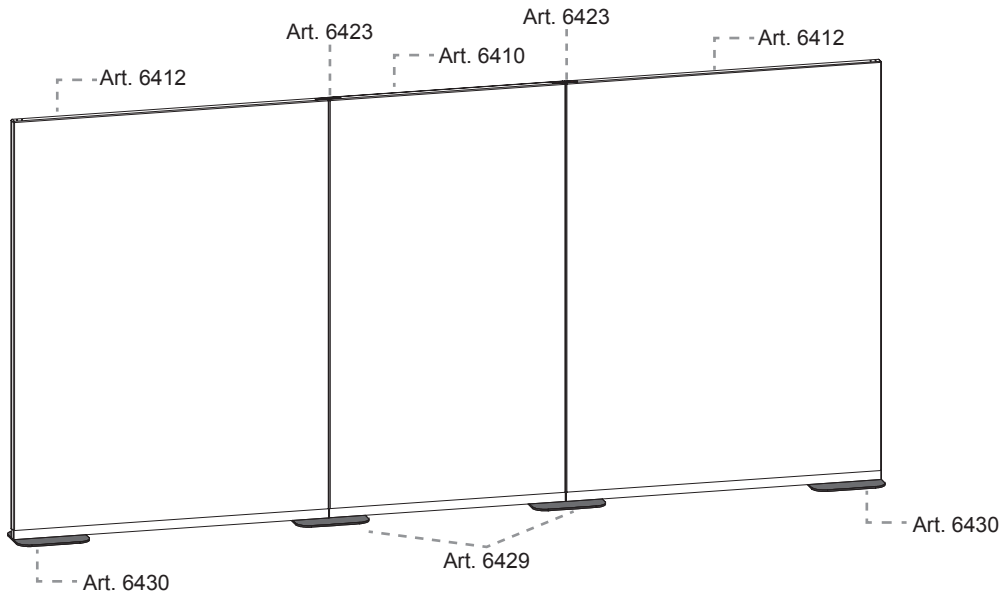

"Connection element for 90° angular panels:

- 90° angular panels h 132,5 cm Art. 6416
- 90° angular panels h 167,5 cm Art. 6417

**Tackable when configured
with proper textile**

Connection system for Cabinet:

- Cabinet (frame) h 132,5 Art. 6418
- Cabinet (frame) h 167,5 Art. 6419

Composition examples

Linear composition

- 2 x Art. 6412 – Rectangular panel, h 167,5 cm width 126 cm
- 1 x Art. 6410 – Rectangular panel, h 167,5 cm width 94,5 cm
- 2 x Art. 6423 – 2-way linear link for 180° arrangements
- 2 x Art. 6430 – Single standard fixing plate
- 2 x Art. 6429 – Connection fixing plate

Paravan

Double L-shape composition

- 2 x Art. 6404 – Rectangular panel h 132,5 cm width 126 cm
- 2 x Art. 6401 – Rectangular panel with 1 curved profile h 132,5 cm width 63 cm
- 2 x Art. 6416 – 90° angular panel h 132,5 cm
- 1 x Art. 6423 – 2-way linear link for 180° arrangements
- 2 x Art. 6430 – Single standard fixing plate

Double U-shape composition

- 4 x Art. 6402 – Rectangular panel h 132,5 cm, width 94.5 cm
- 3 x Art. 6404 – Rectangular panel h 132,5 cm, width 126 cm
- 3 x Art. 6430 – Single standard fixing plate
- 2 x Art. 6423 – 2-way linear link for 180° arrangements
- 2 x Art. 6424 – 2-way link for 90° arrangements, L-shaped
- 1 x Art. 6426 – 3-way link for 90° arrangements, T-shaped