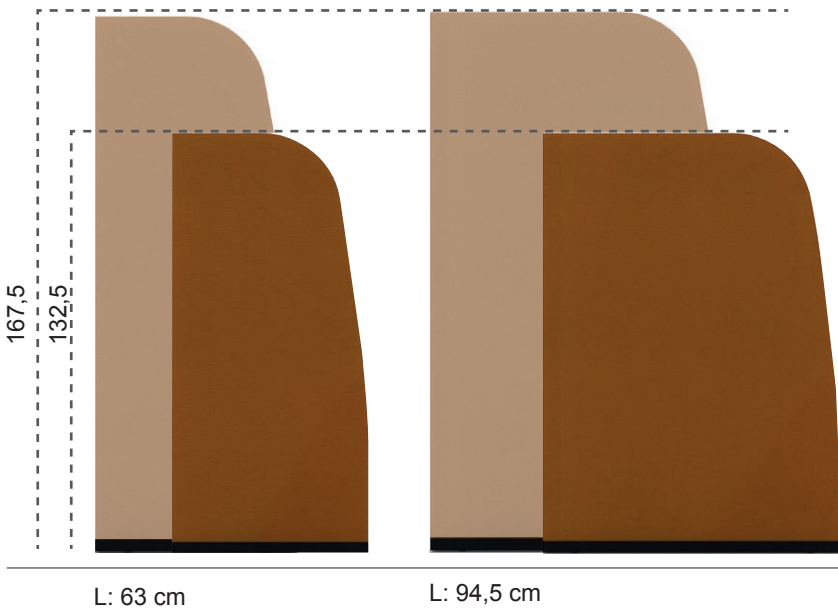

PARAVAN

**Manuale di configurazione
Configuration Manual
Konfigurationshandbuch
Manuel de configuration
Manual de configuracion**

Paravan

Collection overview

Panels available in two heights — h 132,5 cm / 167,5 cm

Rectangular panels

Rectangular panels with a curved profile

90° angular panels

Paravan

Curved panel

Cabinet — frame available in two heights — h 132,5 cm / 167,5 cm

The frame must be positioned between two panels of the same height and completed with accessories such as shelves and/or coat racks.

4-way composition

- 2 x Art. 6412 – Rectangular panel h 167,5 cm, width 126 cm
- 4 x Art. 6410 – Rectangular panel h 167,5 cm, width 126 cm
- 1 x Art. 6428 – 4-way link for 90° arrangements, X-shaped
- 4 x Art. 6430 – Single standard fixing plate
- 2 x Art. 6423 – 2-way linear link for 180° arrangements

Double U-shape composition

- 4 x Art. 6402 – Rectangular panel h 132,5 cm, width 94.5 cm
- 3 x Art. 6404 – Rectangular panel h 132,5 cm, width 126 cm
- 3 x Art. 6430 – Single standard fixing plate
- 2 x Art. 6423 – 2-way linear link for 180° arrangements
- 2 x Art. 6424 – 2-way link for 90° arrangements, L-shaped
- 1 x Art. 6426 – 3-way link for 90° arrangements, T-shaped