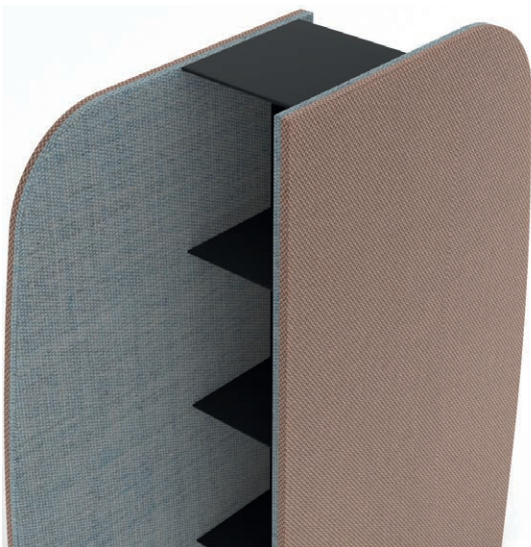

Rectangular panels

Rectangular panels with a curved profile

90° angular panels

Paravan

Curved panel

Cabinet — frame available in two heights — h 132,5 cm / 167,5 cm

The frame must be positioned between two panels of the same height and completed with accessories such as shelves and/or coat racks.

Paravan

Two-colour options for all panel versions

(A) Front-side
(B) Back-side

Two-color arrangement detail

Rectangular panels

(A) Front-side (B) Back-side

Rectangular panels with a curved profile

(A) Front-side (B) Back-side

90° angular panels

(A) Front-side (B) Back-side

Curved panel

(A) Front-side (B) Back-side

Paravan

Connection systems

Connection element with fastening kit for panels:

- 2-way linear link for 180° arrangements, Art. 6423
- 2-way link for 90° arrangements, "L"-shaped Art. 6424
- 2-way link for 135° arrangements, "V"-shaped Art. 6425
- 3-way link for 90° arrangements, "T"-shaped Art. 6426
- 3-way link for 120° arrangements, "Y"-shaped Art. 6427
- 4-way link for 90° arrangements, "X"-shaped Art. 6428
- Link for circular compositions Art. 6431

"Connection element for 90° angular panels:

- 90° angular panels h 132,5 cm Art. 6416
- 90° angular panels h 167,5 cm Art. 6417

**Tackable when configured
with proper textile**

Connection system for Cabinet: