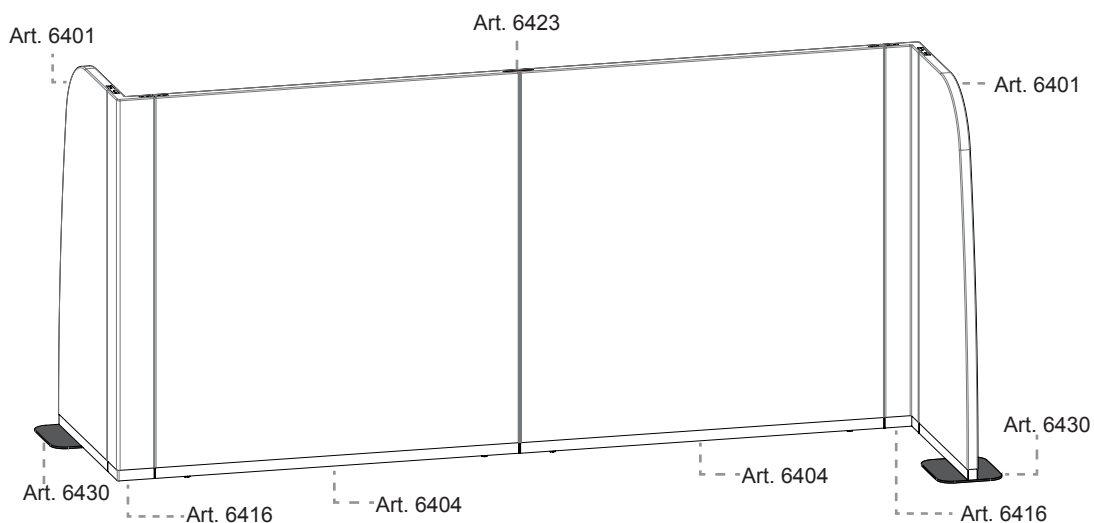

4-way composition

- 2 x Art. 6412 – Rectangular panel h 167,5 cm, width 126 cm
- 4 x Art. 6410 – Rectangular panel h 167,5 cm, width 126 cm
- 1 x Art. 6428 – 4-way link for 90° arrangements, X-shaped
- 4 x Art. 6430 – Single standard fixing plate
- 2 x Art. 6423 – 2-way linear link for 180° arrangements

Paravan

Circular composition

- 4 x Art. 6406 – Curved panel h 132,5 cm, radius 150 cm, width 114,5 cm
- 3 x Art. 6431 – Link for circular composition

Linear-circular composition

- 2 x Art. 6406 – Curved panel h 132,5 cm, radius 150 cm, width 114,5 cm
- 1 x Art. 6401 – Rectangular panel with 1 curved profile h 132,5 cm width 63 cm
- 1 x Art. 6402 – Rectangular panel h 132,5 cm width 94,5 cm
- 3 x Art. 6431 – Link for circular composition
- 2 x Art. 6430 – Single standard fixing plate

Paravan

Double L-shape composition

- 2 x Art. 6404 – Rectangular panel h 132,5 cm width 126 cm
- 2 x Art. 6401 – Rectangular panel with 1 curved profile h 132,5 cm width 63 cm
- 2 x Art. 6416 – 90° angular panel h 132,5 cm
- 1 x Art. 6423 – 2-way linear link for 180° arrangements
- 2 x Art. 6430 – Single standard fixing plate

Double U-shape composition

- 4 x Art. 6402 – Rectangular panel h 132,5 cm, width 94.5 cm
- 3 x Art. 6404 – Rectangular panel h 132,5 cm, width 126 cm
- 3 x Art. 6430 – Single standard fixing plate
- 2 x Art. 6423 – 2-way linear link for 180° arrangements
- 2 x Art. 6424 – 2-way link for 90° arrangements, L-shaped
- 1 x Art. 6426 – 3-way link for 90° arrangements, T-shaped