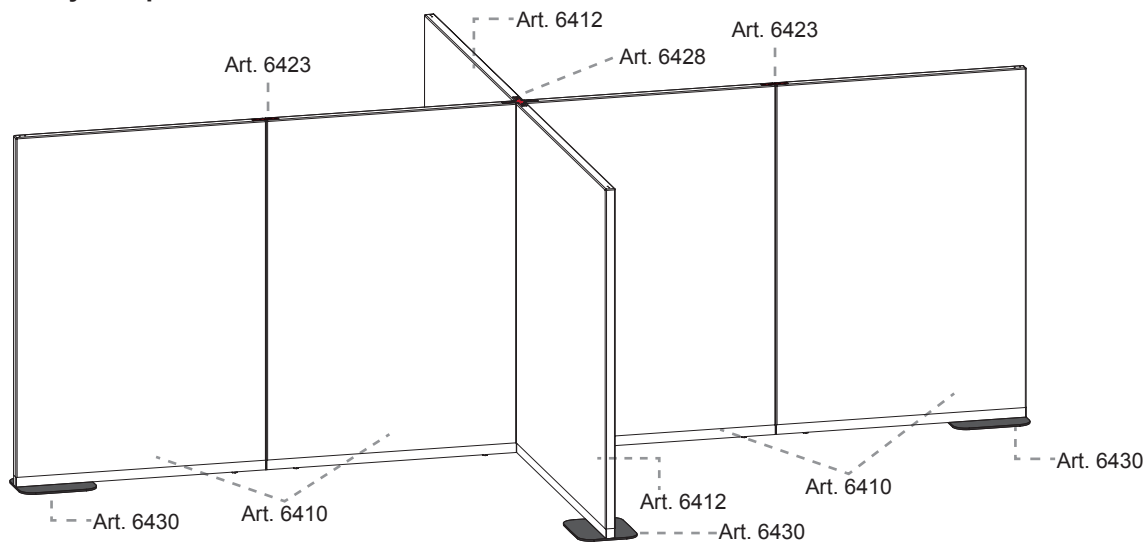

- Cabinet (frame) h 132,5 Art. 6418
- Cabinet (frame) h 167,5 Art. 6419

Composition examples

Linear composition

- 2 x Art. 6412 – Rectangular panel, h 167,5 cm width 126 cm
- 1 x Art. 6410 – Rectangular panel, h 167,5 cm width 94,5 cm
- 2 x Art. 6423 – 2-way linear link for 180° arrangements
- 2 x Art. 6430 – Single standard fixing plate
- 2 x Art. 6429 – Connection fixing plate

120° arrangement composition

- 3 x Art. 6412 – Rectangular panel h 167,5 cm width 126 cm
- 1 x Art. 6427 – 3-way link for 120° arrangements, “Y”-shaped
- 3 x Art. 6430 – Single standard fixing plate

Paravan

135° arrangement composition

- 2 x Art. 6412 – Rectangular panel h 167,5 cm, width 126 cm
- 2 x Art. 6410 – Rectangular panel h 167,5 cm, width 94,5 cm
- 2 x Art. 6423 – 2-way linear link for 180° arrangements
- 1 x Art. 6425 – 2-way link for 135° arrangements, "V"-shaped
- 2 x Art. 6430 – Single standard fixing plate

4-way composition

- 2 x Art. 6412 – Rectangular panel h 167,5 cm, width 126 cm
- 4 x Art. 6410 – Rectangular panel h 167,5 cm, width 126 cm
- 1 x Art. 6428 – 4-way link for 90° arrangements, X-shaped
- 4 x Art. 6430 – Single standard fixing plate
- 2 x Art. 6423 – 2-way linear link for 180° arrangements