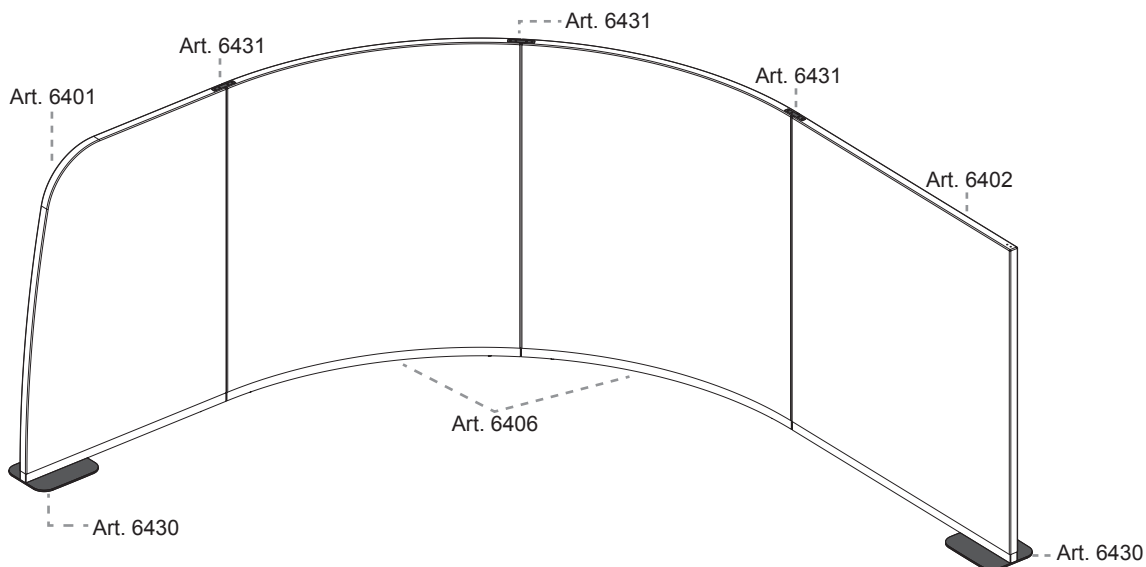

135° arrangement composition

- 2 x Art. 6412 – Rectangular panel h 167,5 cm, width 126 cm
- 2 x Art. 6410 – Rectangular panel h 167,5 cm, width 94,5 cm
- 2 x Art. 6423 – 2-way linear link for 180° arrangements
- 1 x Art. 6425 – 2-way link for 135° arrangements, "V"-shaped
- 2 x Art. 6430 – Single standard fixing plate

4-way composition

- 2 x Art. 6412 – Rectangular panel h 167,5 cm, width 126 cm
- 4 x Art. 6410 – Rectangular panel h 167,5 cm, width 126 cm
- 1 x Art. 6428 – 4-way link for 90° arrangements, X-shaped
- 4 x Art. 6430 – Single standard fixing plate
- 2 x Art. 6423 – 2-way linear link for 180° arrangements

Paravan

Circular composition

- 4 x Art. 6406 – Curved panel h 132,5 cm, radius 150 cm, width 114,5 cm
- 3 x Art. 6431 – Link for circular composition

Linear-circular composition

- 2 x Art. 6406 – Curved panel h 132,5 cm, radius 150 cm, width 114,5 cm
- 1 x Art. 6401 – Rectangular panel with 1 curved profile h 132,5 cm width 63 cm
- 1 x Art. 6402 – Rectangular panel h 132,5 cm width 94,5 cm
- 3 x Art. 6431 – Link for circular composition
- 2 x Art. 6430 – Single standard fixing plate

Paravan

Double L-shape composition

- 2 x Art. 6404 – Rectangular panel h 132,5 cm width 126 cm
- 2 x Art. 6401 – Rectangular panel with 1 curved profile h 132,5 cm width 63 cm
- 2 x Art. 6416 – 90° angular panel h 132,5 cm
- 1 x Art. 6423 – 2-way linear link for 180° arrangements
- 2 x Art. 6430 – Single standard fixing plate