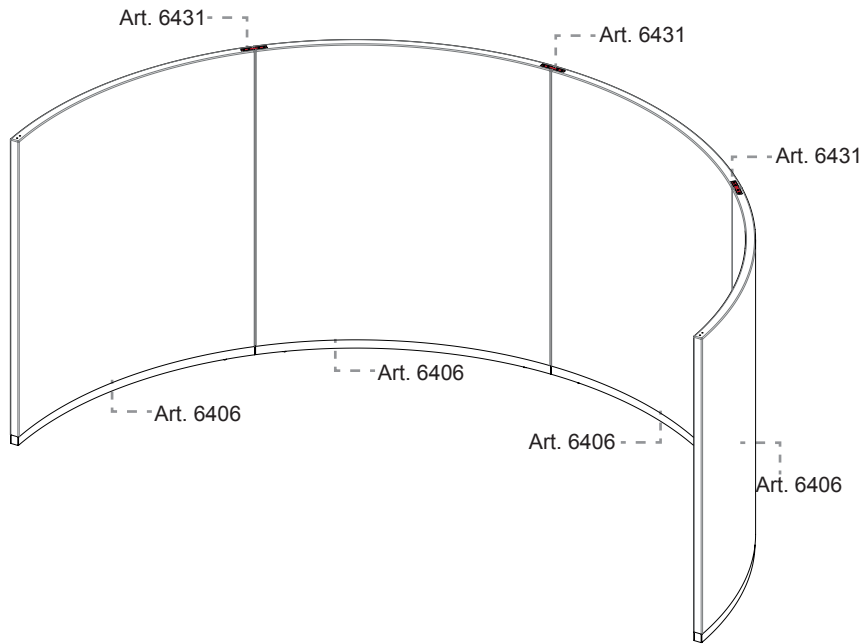

Paravan

Circular composition

- 4 x Art. 6406 – Curved panel h 132,5 cm, radius 150 cm, width 114,5 cm
- 3 x Art. 6431 – Link for circular composition