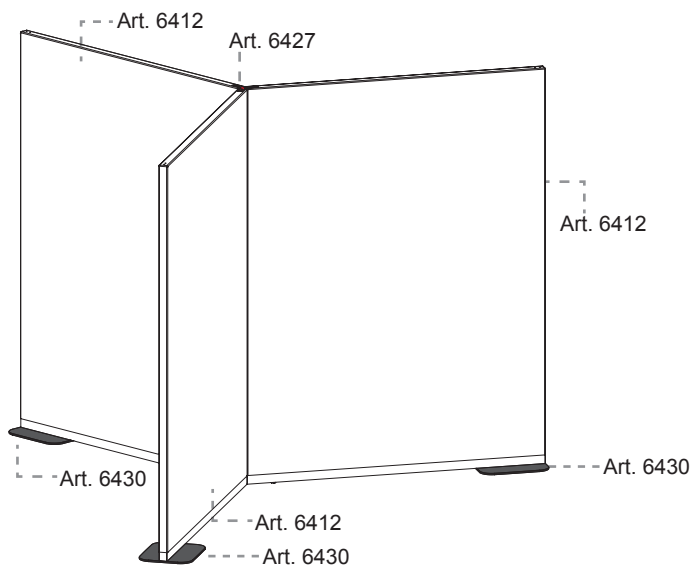

120° arrangement composition

- 3 x Art. 6412 – Rectangular panel h 167,5 cm width 126 cm
- 1 x Art. 6427 – 3-way link for 120° arrangements, “Y”-shaped
- 3 x Art. 6430 – Single standard fixing plate