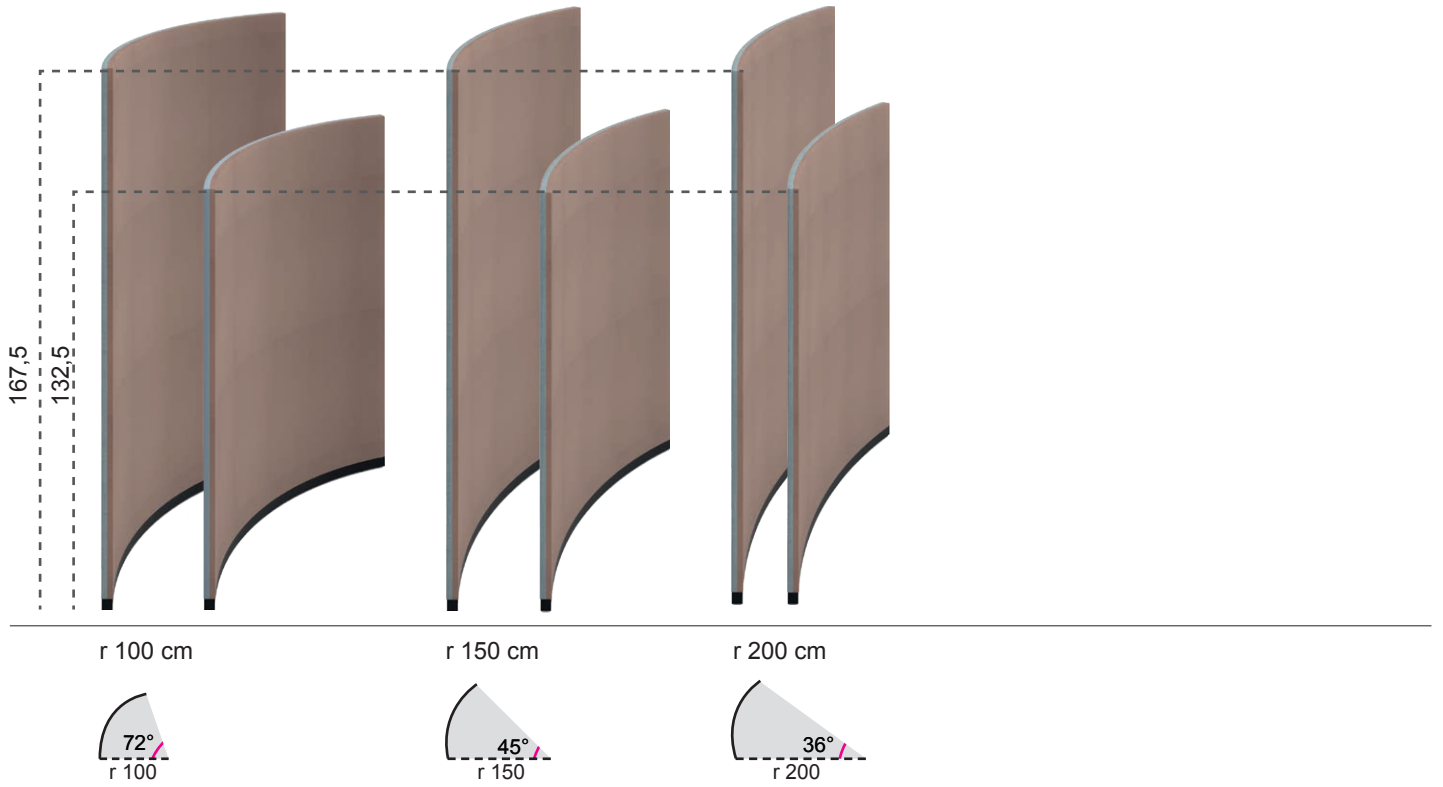

PARAVAN

**Manuale di configurazione
Configuration Manual
Konfigurationshandbuch
Manuel de configuration
Manual de configuracion**

Paravan

Collection overview

Panels available in two heights — h 132,5 cm / 167,5 cm

Rectangular panels

Rectangular panels with a curved profile

90° angular panels

Paravan

Curved panel

Cabinet — frame available in two heights — h 132,5 cm / 167,5 cm

The frame must be positioned between two panels of the same height and completed with accessories such as shelves and/or coat racks.

Paravan

Two-colour options for all panel versions

(A) Front-side
(B) Back-side

Two-color arrangement detail

Rectangular panels

(A) Front-side (B) Back-side

Rectangular panels with a curved profile

(A) Front-side (B) Back-side

Paravan

Double L-shape composition

- 2 x Art. 6404 – Rectangular panel h 132,5 cm width 126 cm
- 2 x Art. 6401 – Rectangular panel with 1 curved profile h 132,5 cm width 63 cm
- 2 x Art. 6416 – 90° angular panel h 132,5 cm
- 1 x Art. 6423 – 2-way linear link for 180° arrangements
- 2 x Art. 6430 – Single standard fixing plate