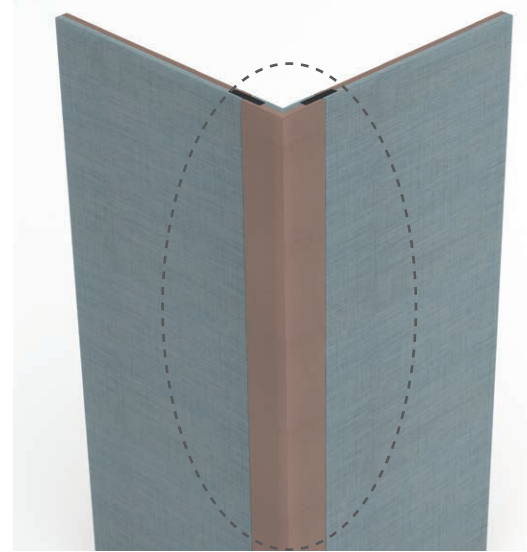

Rectangular panels

Rectangular panels with a curved profile

90° angular panels

Paravan

Curved panel

Cabinet — frame available in two heights — h 132,5 cm / 167,5 cm

The frame must be positioned between two panels of the same height and completed with accessories such as shelves and/or coat racks.

Paravan

Two-colour options for all panel versions

(A) Front-side
(B) Back-side

Two-color arrangement detail

Rectangular panels

(A) Front-side (B) Back-side

Rectangular panels with a curved profile

(A) Front-side (B) Back-side

90° angular panels

(A) Front-side (B) Back-side

Curved panel

(A) Front-side (B) Back-side

Paravan

Connection systems

Connection element with fastening kit for panels:

- 2-way linear link for 180° arrangements, Art. 6423
- 2-way link for 90° arrangements, "L"-shaped Art. 6424
- 2-way link for 135° arrangements, "V"-shaped Art. 6425
- 3-way link for 90° arrangements, "T"-shaped Art. 6426
- 3-way link for 120° arrangements, "Y"-shaped Art. 6427
- 4-way link for 90° arrangements, "X"-shaped Art. 6428
- Link for circular compositions Art. 6431

"Connection element for 90° angular panels:

- 90° angular panels h 132,5 cm Art. 6416
- 90° angular panels h 167,5 cm Art. 6417

**Tackable when configured
with proper textile**

Connection system for Cabinet: