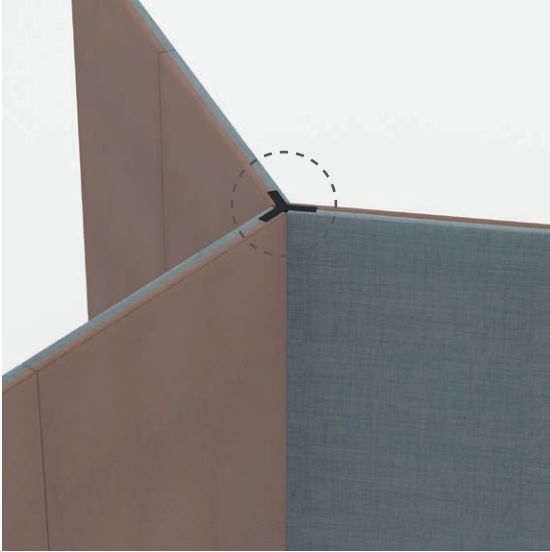

Rectangular panels

Rectangular panels with a curved profile

90° angular panels

Paravan

Curved panel

Cabinet — frame available in two heights — h 132,5 cm / 167,5 cm

The frame must be positioned between two panels of the same height and completed with accessories such as shelves and/or coat racks.

Paravan

Two-colour options for all panel versions

(A) Front-side
(B) Back-side

Two-color arrangement detail

Rectangular panels

(A) Front-side (B) Back-side

Rectangular panels with a curved profile

(A) Front-side (B) Back-side

90° angular panels

(A) Front-side (B) Back-side

Curved panel

(A) Front-side (B) Back-side

Paravan

Connection systems

Connection element with fastening kit for panels:

- 2-way linear link for 180° arrangements, Art. 6423
- 2-way link for 90° arrangements, "L"-shaped Art. 6424
- 2-way link for 135° arrangements, "V"-shaped Art. 6425
- 3-way link for 90° arrangements, "T"-shaped Art. 6426
- 3-way link for 120° arrangements, "Y"-shaped Art. 6427
- 4-way link for 90° arrangements, "X"-shaped Art. 6428
- Link for circular compositions Art. 6431

"Connection element for 90° angular panels:

- 90° angular panels h 132,5 cm Art. 6416
- 90° angular panels h 167,5 cm Art. 6417

**Tackable when configured
with proper textile**

Connection system for Cabinet: