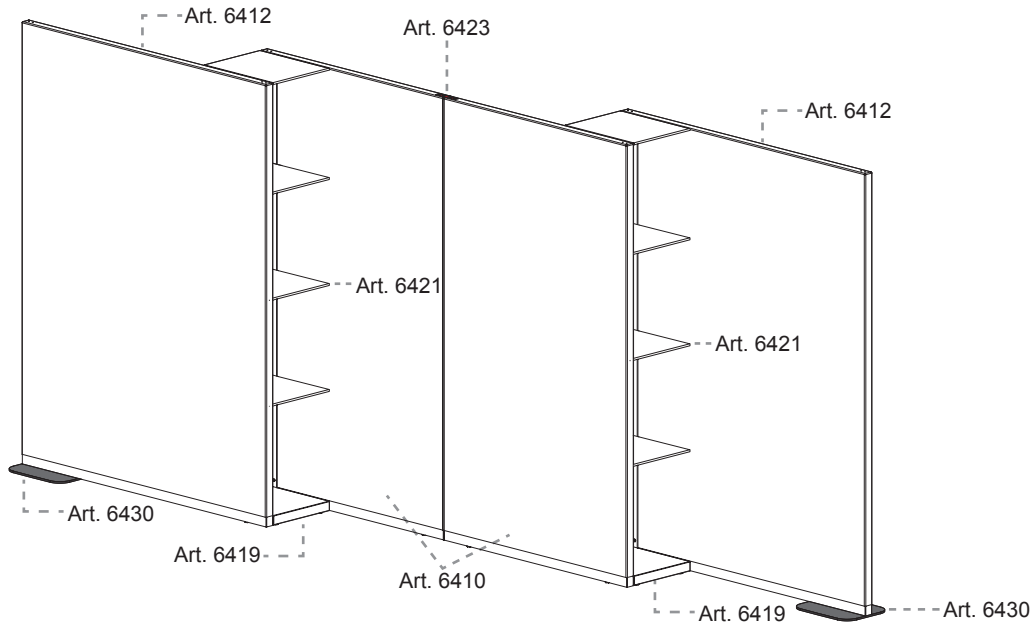

4-way composition

- 2 x Art. 6412 – Rectangular panel h 167,5 cm, width 126 cm
- 4 x Art. 6410 – Rectangular panel h 167,5 cm, width 126 cm
- 1 x Art. 6428 – 4-way link for 90° arrangements, X-shaped
- 4 x Art. 6430 – Single standard fixing plate
- 2 x Art. 6423 – 2-way linear link for 180° arrangements

Paravan

Double L-shape composition

- 2 x Art. 6404 – Rectangular panel h 132,5 cm width 126 cm
- 2 x Art. 6401 – Rectangular panel with 1 curved profile h 132,5 cm width 63 cm
- 2 x Art. 6416 – 90° angular panel h 132,5 cm
- 1 x Art. 6423 – 2-way linear link for 180° arrangements
- 2 x Art. 6430 – Single standard fixing plate

Double U-shape composition

- 4 x Art. 6402 – Rectangular panel h 132,5 cm, width 94.5 cm
- 3 x Art. 6404 – Rectangular panel h 132,5 cm, width 126 cm
- 3 x Art. 6430 – Single standard fixing plate
- 2 x Art. 6423 – 2-way linear link for 180° arrangements
- 2 x Art. 6424 – 2-way link for 90° arrangements, L-shaped
- 1 x Art. 6426 – 3-way link for 90° arrangements, T-shaped

Paravan

Linear composition with Cabinet

- 2 x Art. 6412 – Rectangular panel, h 167,5 cm width 126 cm
- 2 x Art. 6410 – Rectangular panel, h 167,5 cm width 94.5 cm
- 2 x Art. 6419 – Cabinet frame h 167,5 cm
- 2 x Art. 6421 – Kit 3 shelves
- 1 x Art. 6423 – 2-way linear link for 180° arrangements
- 2 x Art. 6430 – Single standard fixing plate