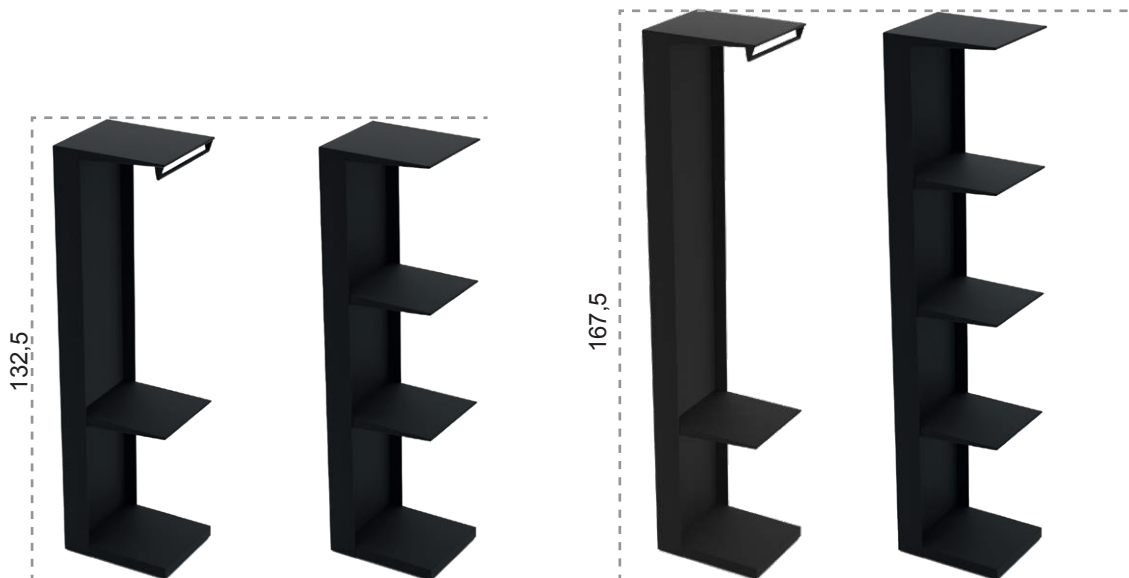

Composition examples

Cabinet h 132,5 cm with
— no.1 set of 3 shelves
— no. 1 Coat rack

Cabinet h 132,5 cm with
— no. 2 sets of 1 shelf

Cabinet 167,5 cm with
— no.1 set of 1 shelf
— coat rack

Cabinet 167,5 cm with
— no.1 set of 3 shelves