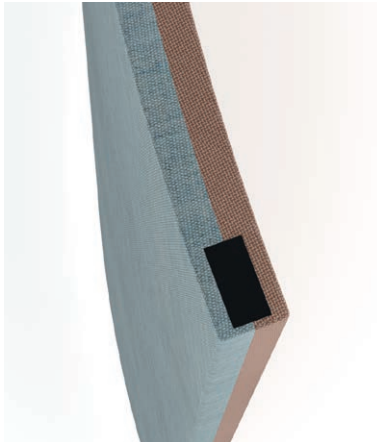

Rectangular panels

Rectangular panels with a curved profile

90° angular panels

Paravan

Curved panel

Cabinet — frame available in two heights — h 132,5 cm / 167,5 cm

The frame must be positioned between two panels of the same height and completed with accessories such as shelves and/or coat racks.

Paravan

Two-colour options for all panel versions

(A) Front-side
(B) Back-side

Two-color arrangement detail

Rectangular panels

(A) Front-side (B) Back-side

Rectangular panels with a curved profile

(A) Front-side (B) Back-side

90° angular panels

(A) Front-side (B) Back-side

Curved panel

(A) Front-side (B) Back-side

Paravan

Connection systems

Connection element with fastening kit for panels:

- 2-way linear link for 180° arrangements, Art. 6423
- 2-way link for 90° arrangements, "L"-shaped Art. 6424
- 2-way link for 135° arrangements, "V"-shaped Art. 6425
- 3-way link for 90° arrangements, "T"-shaped Art. 6426
- 3-way link for 120° arrangements, "Y"-shaped Art. 6427
- 4-way link for 90° arrangements, "X"-shaped Art. 6428
- Link for circular compositions Art. 6431