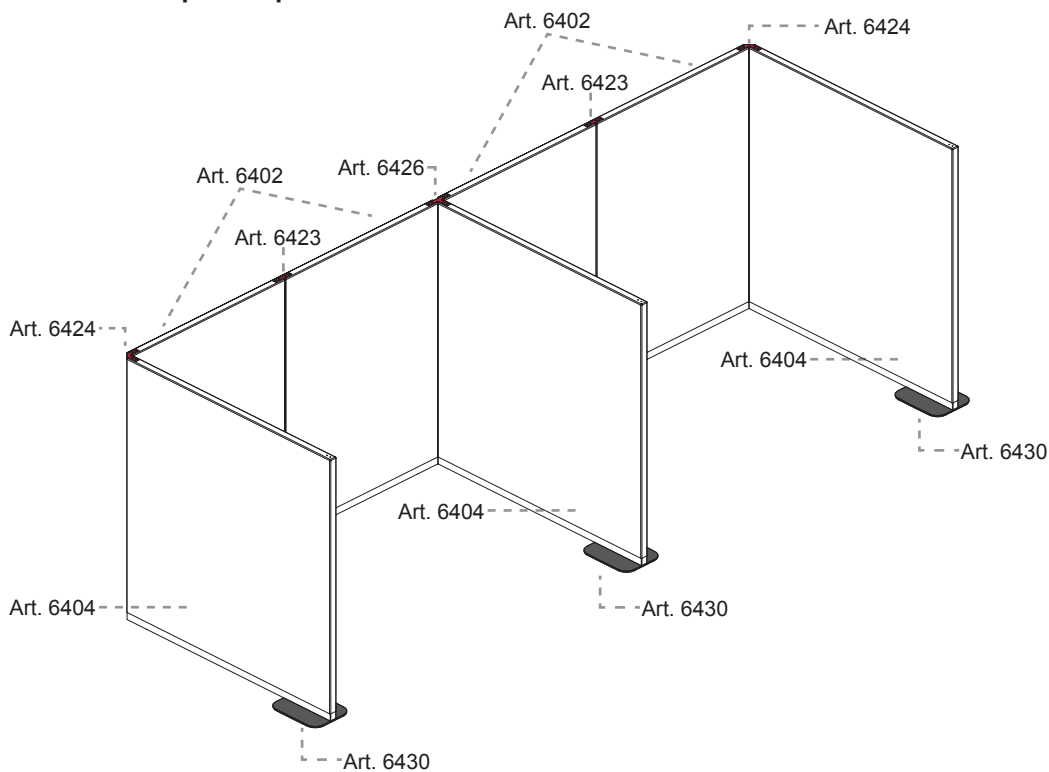

4-way composition

- 2 x Art. 6412 – Rectangular panel h 167,5 cm, width 126 cm
- 4 x Art. 6410 – Rectangular panel h 167,5 cm, width 126 cm
- 1 x Art. 6428 – 4-way link for 90° arrangements, X-shaped
- 4 x Art. 6430 – Single standard fixing plate
- 2 x Art. 6423 – 2-way linear link for 180° arrangements

Paravan

Circular composition

- 4 x Art. 6406 – Curved panel h 132,5 cm, radius 150 cm, width 114,5 cm
- 3 x Art. 6431 – Link for circular composition

Linear-circular composition

- 2 x Art. 6406 – Curved panel h 132,5 cm, radius 150 cm, width 114,5 cm
- 1 x Art. 6401 – Rectangular panel with 1 curved profile h 132,5 cm width 63 cm
- 1 x Art. 6402 – Rectangular panel h 132,5 cm width 94,5 cm
- 3 x Art. 6431 – Link for circular composition
- 2 x Art. 6430 – Single standard fixing plate

Paravan

Double L-shape composition

- 2 x Art. 6404 – Rectangular panel h 132,5 cm width 126 cm
- 2 x Art. 6401 – Rectangular panel with 1 curved profile h 132,5 cm width 63 cm
- 2 x Art. 6416 – 90° angular panel h 132,5 cm
- 1 x Art. 6423 – 2-way linear link for 180° arrangements
- 2 x Art. 6430 – Single standard fixing plate

Double U-shape composition

- 4 x Art. 6402 – Rectangular panel h 132,5 cm, width 94.5 cm
- 3 x Art. 6404 – Rectangular panel h 132,5 cm, width 126 cm
- 3 x Art. 6430 – Single standard fixing plate
- 2 x Art. 6423 – 2-way linear link for 180° arrangements
- 2 x Art. 6424 – 2-way link for 90° arrangements, L-shaped
- 1 x Art. 6426 – 3-way link for 90° arrangements, T-shaped