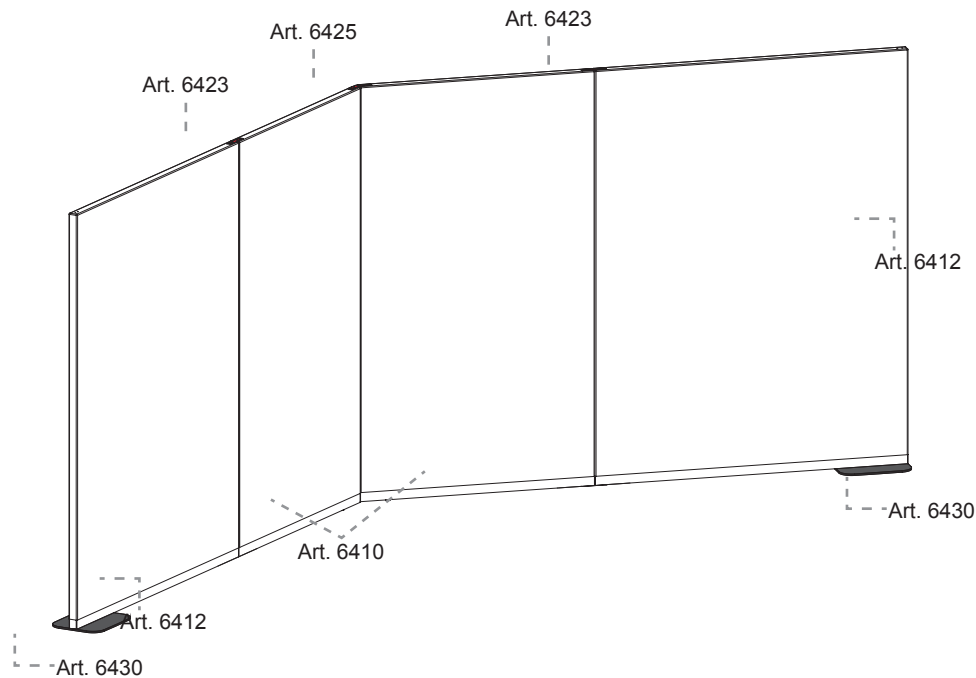

- Cabinet (frame) h 132,5 Art. 6418
- Cabinet (frame) h 167,5 Art. 6419

Composition examples

Linear composition

- 2 x Art. 6412 – Rectangular panel, h 167,5 cm width 126 cm
- 1 x Art. 6410 – Rectangular panel, h 167,5 cm width 94,5 cm
- 2 x Art. 6423 – 2-way linear link for 180° arrangements
- 2 x Art. 6430 – Single standard fixing plate
- 2 x Art. 6429 – Connection fixing plate

135° arrangement composition

- 2 x Art. 6412 – Rectangular panel h 167,5 cm, width 126 cm
- 2 x Art. 6410 – Rectangular panel h 167,5 cm, width 94,5 cm
- 2 x Art. 6423 – 2-way linear link for 180° arrangements
- 1 x Art. 6425 – 2-way link for 135° arrangements, "V"-shaped
- 2 x Art. 6430 – Single standard fixing plate

Paravan

Double L-shape composition

- 2 x Art. 6404 – Rectangular panel h 132,5 cm width 126 cm
- 2 x Art. 6401 – Rectangular panel with 1 curved profile h 132,5 cm width 63 cm
- 2 x Art. 6416 – 90° angular panel h 132,5 cm
- 1 x Art. 6423 – 2-way linear link for 180° arrangements
- 2 x Art. 6430 – Single standard fixing plate

Double U-shape composition

- 4 x Art. 6402 – Rectangular panel h 132,5 cm, width 94.5 cm
- 3 x Art. 6404 – Rectangular panel h 132,5 cm, width 126 cm
- 3 x Art. 6430 – Single standard fixing plate
- 2 x Art. 6423 – 2-way linear link for 180° arrangements
- 2 x Art. 6424 – 2-way link for 90° arrangements, L-shaped
- 1 x Art. 6426 – 3-way link for 90° arrangements, T-shaped