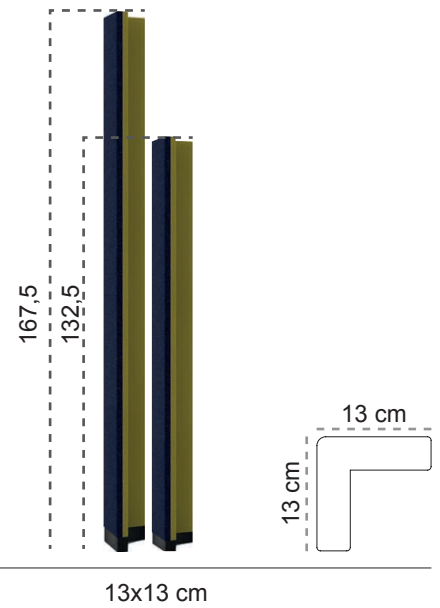

PARAVAN

**Manuale di configurazione
Configuration Manual
Konfigurationshandbuch
Manuel de configuration
Manual de configuracion**

Paravan

Collection overview

Panels available in two heights — h 132,5 cm / 167,5 cm

Rectangular panels

Rectangular panels with a curved profile

90° angular panels

Paravan

Curved panel

Cabinet — frame available in two heights — h 132,5 cm / 167,5 cm

The frame must be positioned between two panels of the same height and completed with accessories such as shelves and/or coat racks.

4-way composition

- 2 x Art. 6412 – Rectangular panel h 167,5 cm, width 126 cm
- 4 x Art. 6410 – Rectangular panel h 167,5 cm, width 126 cm
- 1 x Art. 6428 – 4-way link for 90° arrangements, X-shaped
- 4 x Art. 6430 – Single standard fixing plate
- 2 x Art. 6423 – 2-way linear link for 180° arrangements

Double U-shape composition

- 4 x Art. 6402 – Rectangular panel h 132,5 cm, width 94.5 cm
- 3 x Art. 6404 – Rectangular panel h 132,5 cm, width 126 cm
- 3 x Art. 6430 – Single standard fixing plate
- 2 x Art. 6423 – 2-way linear link for 180° arrangements
- 2 x Art. 6424 – 2-way link for 90° arrangements, L-shaped
- 1 x Art. 6426 – 3-way link for 90° arrangements, T-shaped