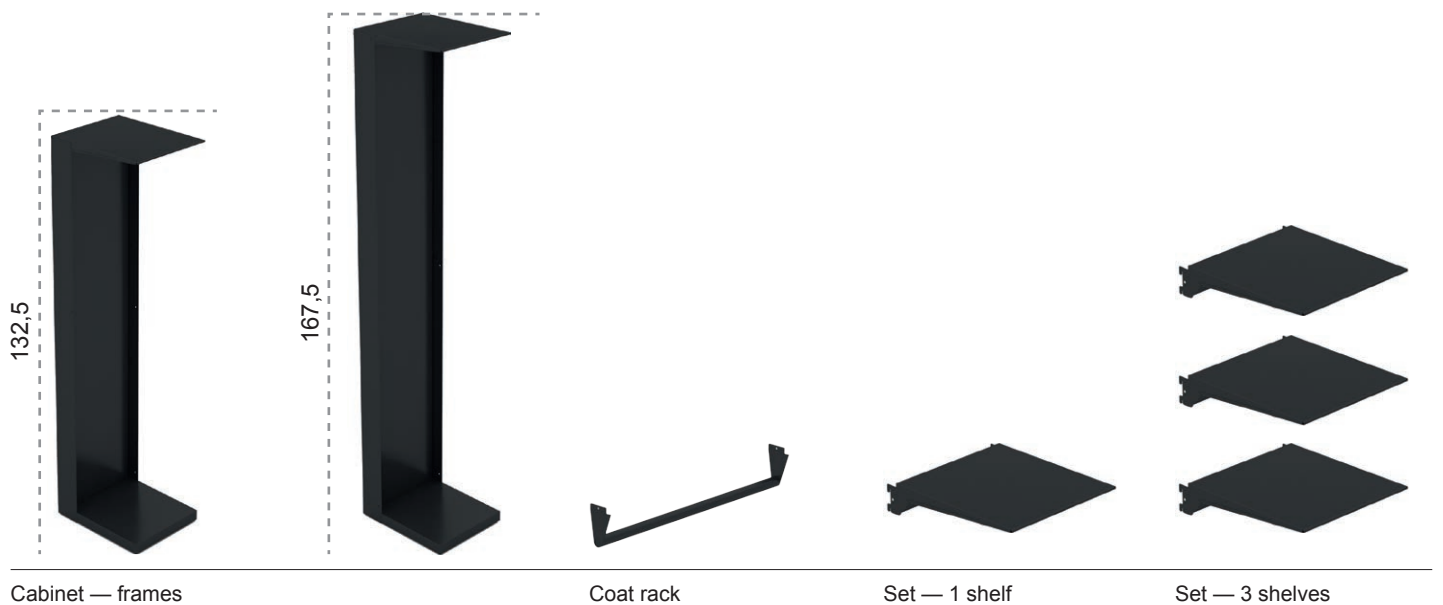

PARAVAN

**Manuale di configurazione
Configuration Manual
Konfigurationshandbuch
Manuel de configuration
Manual de configuracion**

Paravan

Collection overview

Panels available in two heights — h 132,5 cm / 167,5 cm

Rectangular panels

Rectangular panels with a curved profile

90° angular panels

Paravan

Curved panel

Cabinet — frame available in two heights — h 132,5 cm / 167,5 cm

The frame must be positioned between two panels of the same height and completed with accessories such as shelves and/or coat racks.

Paravan

Two-colour options for all panel versions

(A) Front-side
(B) Back-side

Two-color arrangement detail

Rectangular panels

(A) Front-side (B) Back-side

Rectangular panels with a curved profile

(A) Front-side (B) Back-side

Double U-shape composition

- 4 x Art. 6402 – Rectangular panel h 132,5 cm, width 94.5 cm
- 3 x Art. 6404 – Rectangular panel h 132,5 cm, width 126 cm
- 3 x Art. 6430 – Single standard fixing plate
- 2 x Art. 6423 – 2-way linear link for 180° arrangements
- 2 x Art. 6424 – 2-way link for 90° arrangements, L-shaped
- 1 x Art. 6426 – 3-way link for 90° arrangements, T-shaped