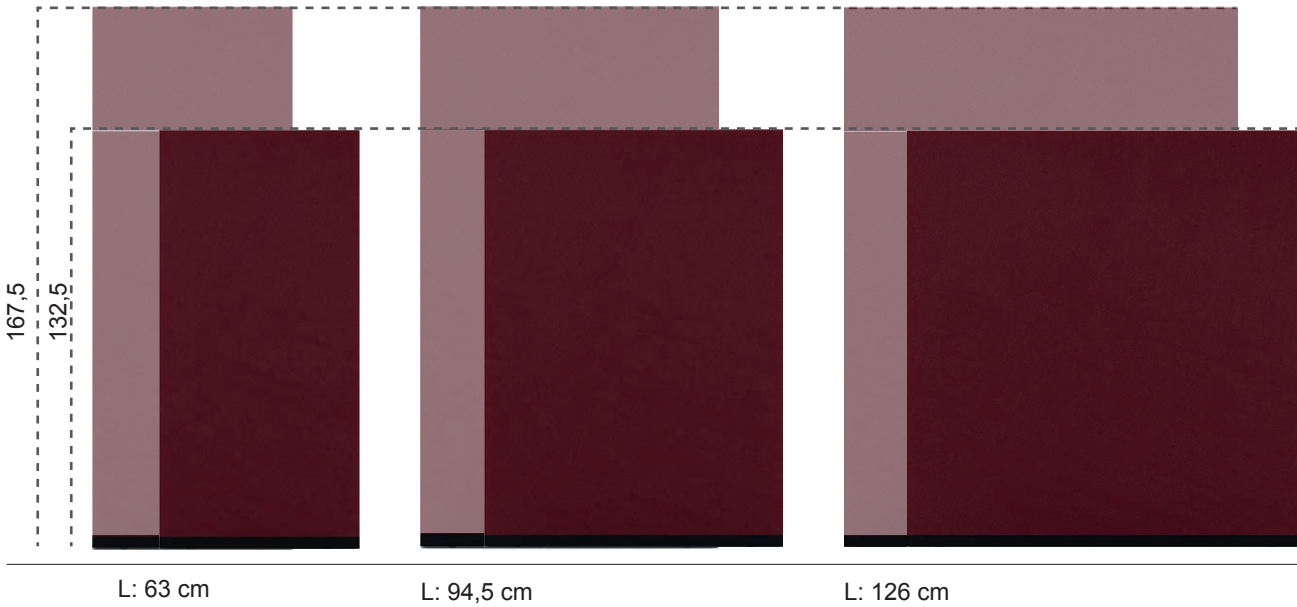

PARAVAN

**Manuale di configurazione
Configuration Manual
Konfigurationshandbuch
Manuel de configuration
Manual de configuracion**

Paravan

Collection overview

Panels available in two heights — h 132,5 cm / 167,5 cm

Rectangular panels

Rectangular panels with a curved profile

90° angular panels

Paravan

Curved panel

Cabinet — frame available in two heights — h 132,5 cm / 167,5 cm

The frame must be positioned between two panels of the same height and completed with accessories such as shelves and/or coat racks.