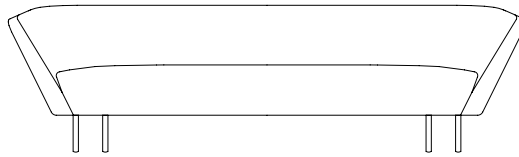

LOOP

arper

Loop

Collection overview

Type

Freestanding

arper

Sofa — 2 seats

Sofa — 3 seats

Modular elements

Linear

With right armrest

With left armrest

Corner components

90°

135°

30° concave

30° convex

Loop

Modular system for circular compositions

arper

45°

90°

Options