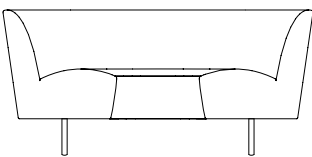

LOOP

arper

Loop

Collection overview

Type

Freestanding

arper

Sofa — 2 seats

Sofa — 3 seats

Modular elements

Linear

With right armrest

With left armrest

Corner components

90°

135°

30° concave

30° convex

Loop

Modular system for circular compositions

arper

45°

90°

Options