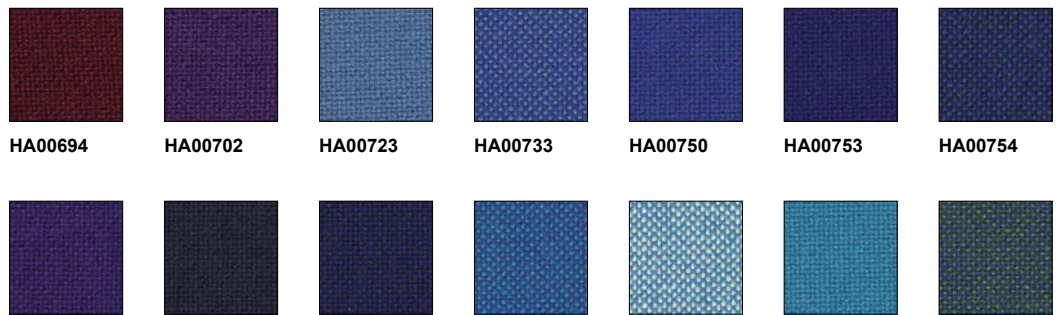

HA00694 HA00702 HA00723 HA00733 HA00750 HA00753 HA00754
HA00763 HA00764 HA00773 HA00810 HA00840 HA00850 HA00890