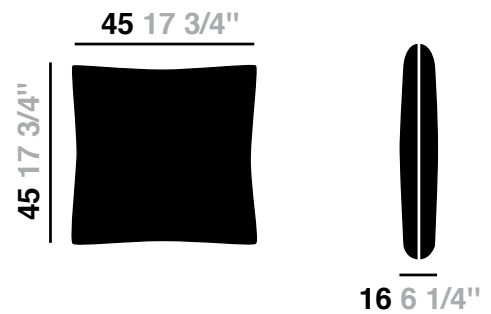

Dimensions*

* Files CAD 2D - 3D available for download at www.arper.com

Finishes

Shipment details

Art. 4104	kg	m³	lb	ft³
1 PCS = 1 box	1.50	0.05	3.31	1.766