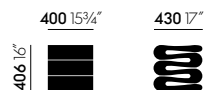

Dimensions

Wiggle Stool

Surfaces and colours