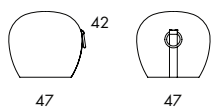

O541 5.3 kg | 0.13 m³/pc

O542 7.6 kg | 0.5 m³/pc (0.91 m³/2 pcs)

O543 17 kg | 0.86 m³/pc (1.44 m³/2 pcs)

POUF. Frame of wood. Padding in polyurethane foam. Upholstered in fabric or leather. Leather as per cc. Óa. Ring in stainless steel. Grey polyester strap. Plastic feet.

O541 5.3 kg | 0.13 m³/pc

	O541
Seat height	42
Overall height	42
Overall width	47
Weight, kg	5.3
Cbm	0.13

O542 | 7.6 kg | 0.5 m³/pc (0.91 m³/2 pcs)

	O542
Seat height	40
Overall height	40
Overall width	78
Weight, kg	7.6
Cbm	0.5

O543 17 kg | 0.86 m³/pc (1.44 m³/2 pcs)

	O543
Seat height	40
Overall height	40
Overall width	120
Weight, kg	17
Cbm	0.86