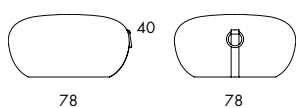

O541 5.3 kg | 0.13 m³/pc

O542 7.6 kg | 0.5 m³/pc (0.91 m³/2 pcs)

O543 17 kg | 0.86 m³/pc (1.44 m³/2 pcs)

POUF. Frame of wood. Padding in polyurethane foam. Upholstered in fabric or leather. Leather as per cc. Óa. Ring in stainless steel. Grey polyester strap. Plastic feet.

O541 5.3 kg | 0.13 m³/pc

	O541
Seat height	42
Overall height	42
Overall width	47
Weight, kg	5.3
Cbm	0.13

O542 | 7.6 kg | 0.5 m³/pc (0.91 m³/2 pcs)

	O542
Seat height	40
Overall height	40
Overall width	78
Weight, kg	7.6
Cbm	0.5

O543 17 kg | 0.86 m³/pc (1.44 m³/2 pcs)

	O543
Seat height	40
Overall height	40
Overall width	120
Weight, kg	17
Cbm	0.86