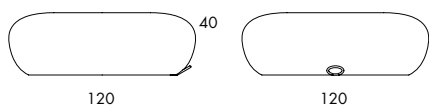

O541 5.3 kg | 0.13 m³/pc

O542 7.6 kg | 0.5 m³/pc (0.91 m³/2 pcs)

O543 17 kg | 0.86 m³/pc (1.44 m³/2 pcs)

POUF. Frame of wood. Padding in polyurethane foam. Upholstered in fabric or leather. Leather as per cc. Óa. Ring in stainless steel. Grey polyester strap. Plastic feet.

O541 5.3 kg | 0.13 m³/pc

	O541
Seat height	42
Overall height	42
Overall width	47
Weight, kg	5.3
Cbm	0.13

O542 | 7.6 kg | 0.5 m³/pc (0.91 m³/2 pcs)

	O542
Seat height	40
Overall height	40
Overall width	78
Weight, kg	7.6
Cbm	0.5

O543 17 kg | 0.86 m³/pc (1.44 m³/2 pcs)

	O543
Seat height	40
Overall height	40
Overall width	120
Weight, kg	17
Cbm	0.86