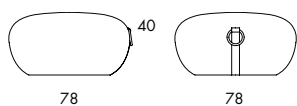

O541 5.3 kg | 0.13 m³/pc

O542 7.6 kg | 0.5 m³/pc (0.91 m³/2 pcs)

O543 17 kg | 0.86 m³/pc (1.44 m³/2 pcs)

POUF. Frame of wood. Padding in polyurethane foam. Upholstered in fabric or leather. Leather as per cc. Óa. Ring in stainless steel. Grey polyester strap. Plastic feet.

O541 5.3 kg | 0.13 m³/pc

	O541
Seat height	42
Overall height	42
Overall width	47
Weight, kg	5.3
Cbm	0.13

O542 | 7.6 kg | 0.5 m³/pc (0.91 m³/2 pcs)

	O542
Seat height	40
Overall height	40
Overall width	78
Weight, kg	7.6
Cbm	0.5

O543 17 kg | 0.86 m³/pc (1.44 m³/2 pcs)

	O543
Seat height	40
Overall height	40
Overall width	120
Weight, kg	17
Cbm	0.86