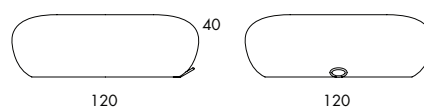

O541 5.3 kg | 0.13 m³/pc

O542 7.6 kg | 0.5 m³/pc (0.91 m³/2 pcs)

O543 17 kg | 0.86 m³/pc (1.44 m³/2 pcs)

POUF. Frame of wood. Padding in polyurethane foam. Upholstered in fabric or leather. Leather as per cc. Óa. Ring in stainless steel. Grey polyester strap. Plastic feet.

O541 5.3 kg | 0.13 m³/pc

	O541
Seat height	42
Overall height	42
Overall width	47
Weight, kg	5.3
Cbm	0.13

O542 | 7.6 kg | 0.5 m³/pc (0.91 m³/2 pcs)

	O542
Seat height	40
Overall height	40
Overall width	78
Weight, kg	7.6
Cbm	0.5

O543 17 kg | 0.86 m³/pc (1.44 m³/2 pcs)

	O543
Seat height	40
Overall height	40
Overall width	120
Weight, kg	17
Cbm	0.86