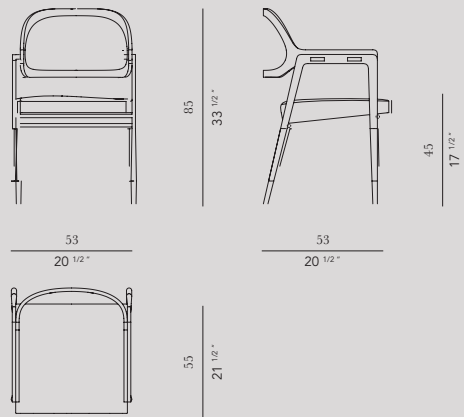

# CARLTON

Sedia | *Chair*

Materiali | *Materials*

Sedia 1 | *Chair 1*

Laccatura avorio lucido  
*Glossy ivory lacquer*

Legno Noce massello tinto finitura opaca  
*Stained solid walnut wood matt finish*

Pelle smoke grey  
*Smoke grey leather*