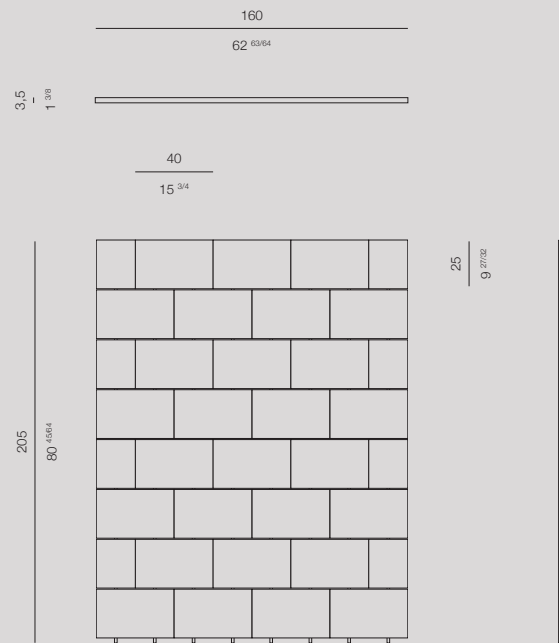

EMPIRE 1

Paravento | *Screen*

Materiali | *Materials*

Elemento divisorio autoportante costituito da pannelli in finitura ottone zigrinato, legno noce nazionale in finitura opaca, marmo grigio Silver, marmo nero Portoro, legno dark grey con pattern, alluminio anodizzato in finitura platino

Self-supporting dividing element made of knurled brass finish panels, walnut wood matt finish, silver grey marble, Portoro black marble, dark grey wood with pattern, anodized aluminium with platinum finish