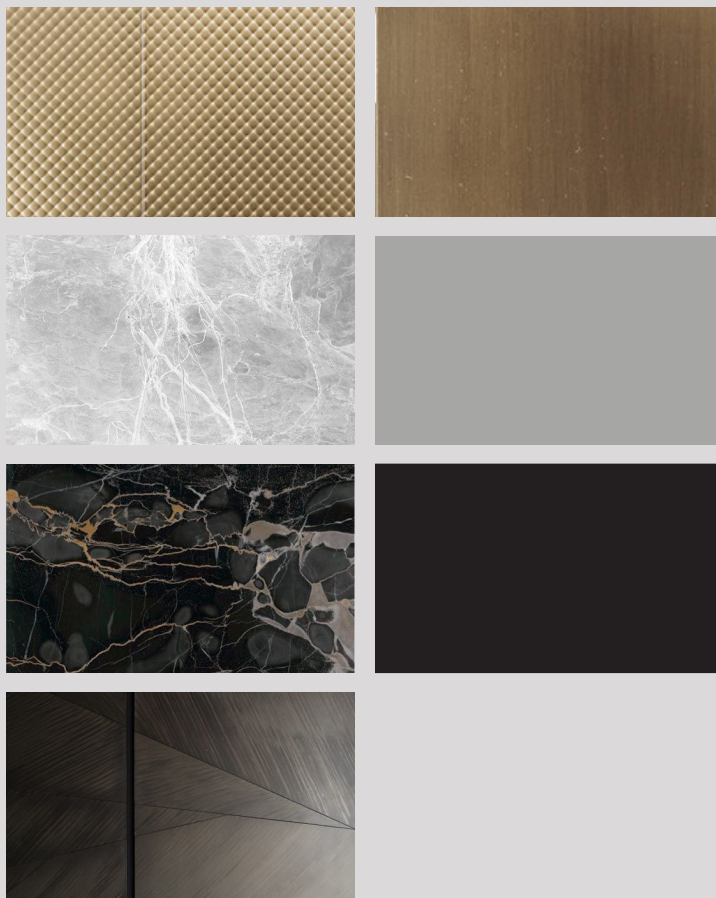

EMPIRE 1

Paravento | *Screen*

Materiali | *Materials*

Elemento divisorio autoportante costituito da pannelli in finitura ottone zigrinato, legno noce nazionale in finitura opaca, marmo grigio Silver, marmo nero Portoro, legno dark grey con pattern, alluminio anodizzato in finitura platino

Self-supporting dividing element made of knurled brass finish panels, walnut wood matt finish, silver grey marble, Portoro black marble, dark grey wood with pattern, anodized aluminium with platinum finish