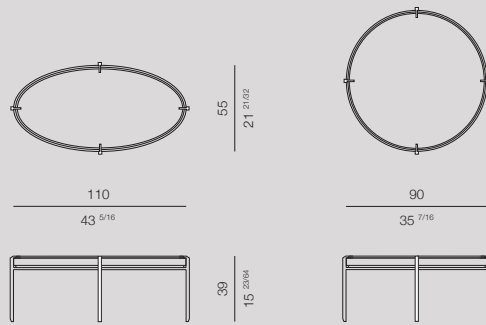

SOHO

Tavolino | *Coffee table*

Materiali | *Materials*

Top in marmo color argento in finitura a cera
Silver marble top wax finish

Cornice perimetrale del top in marmo Eramosa
Perimetral top trim in Eramosa marble wax finish