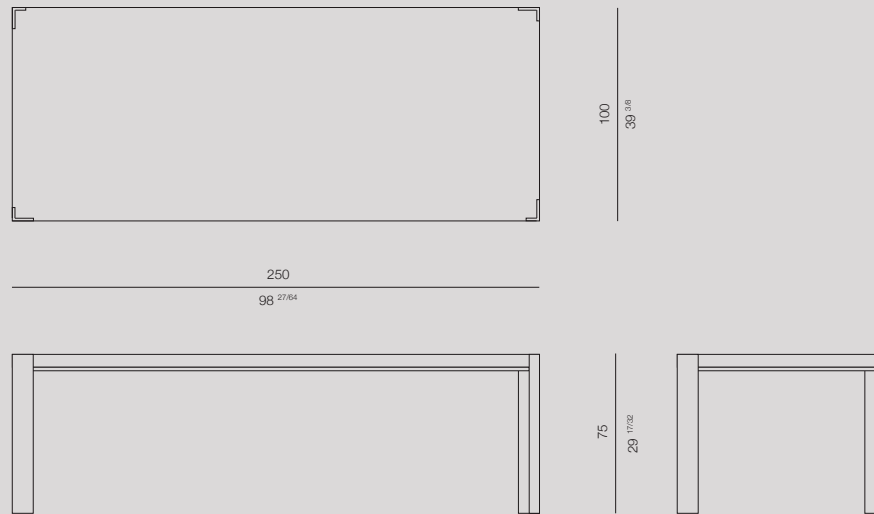

# STUART

Tavolo | *Dining table*

Materiali | *Materials*

Piano in marmo Nero Portoro  
*Marble Nero Portoro table top*

Struttura in ottone spazzolato  
finitura opaca  
*Brushed brass matt finish  
support structure*