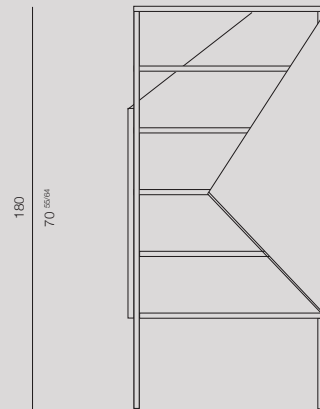

TUXEDO

Cabinet | *Cabinet*

Materiali | *Materials*

Struttura in ottone spazzolato finitura opaca,
montanti in metallo impiallacciati in legno rovere
tinto finitura opaca

*Brushed brass matt finish structure, upright
in steel stained oak veneered matt finish*