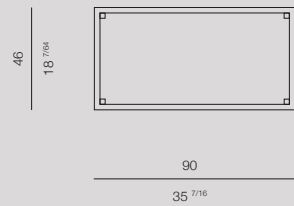

TUXEDO

Cabinet | *Cabinet*

Materiali | *Materials*

Struttura in ottone spazzolato finitura opaca,
montanti in metallo impiallacciati in legno rovere
tinto finitura opaca

*Brushed brass matt finish structure, upright
in steel stained oak veneered matt finish*