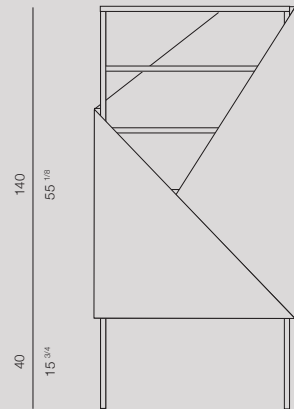

TUXEDO

Cabinet | *Cabinet*

Materiali | *Materials*

Struttura in ottone spazzolato finitura opaca,
montanti in metallo impiallacciati in legno rovere
tinto finitura opaca

*Brushed brass matt finish structure, upright
in steel stained oak veneered matt finish*