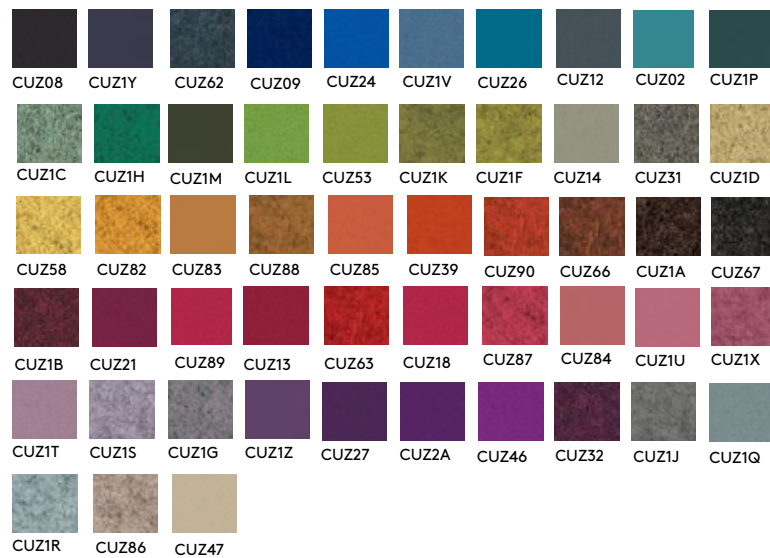

BLAZER other colours, longer delivery times:

Surcharge for Scala in Blazer other colors: + 15%.

Other fabrics on request.

1207x1600

603x1600

603x800

1207x800

SCALA WALL

Description	Art no	wxh mm	format
Scala wall	190 500 00	603x800	vertical
/module	190 505 00	800x603	horizontal
	190 510 00	1207x800	vertical
	190 515 00	800x1207	horizontal
	190 520 00	603x1600	vertical
	190 525 00	1600x603	horizontal
	190 530 00	1207x1600	vertical
	190 535 00	1600x1207	horizontal
	190 538 00	603x2300	vertical
	190 539 00	2300x603	horizontal
	190 536 00	1207x2300	vertical
	190 537 00	2300x1207	horizontal