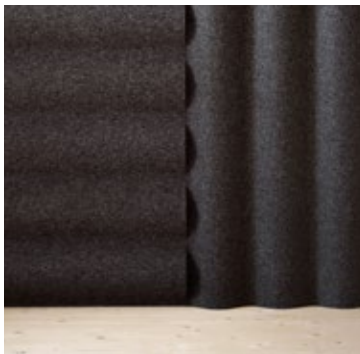

Den väggmonterade Scala finns i flera storlekar. Horisontell eller vertikal montering på dolda väggskenor.

The wall-mounted version of Scala is available in different sizes. Portrait or landscape format, to be hung on hidden wall brackets.