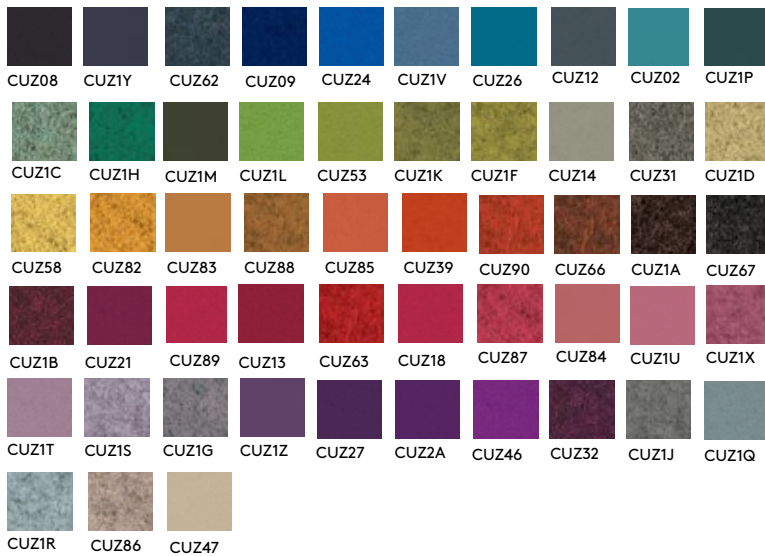

BLAZER other colours, longer delivery times:

Surcharge for Scala in Blazer other colors: + 15%.

Other fabrics on request.

Description	Art no black	Art no white	wxh mm
Scala floor screen	190 560 280	190 560 290	603x1600x60
	190 560 180	190 560 190	905x1600x60
	190 560 080	190 560 090	1210x1600x60