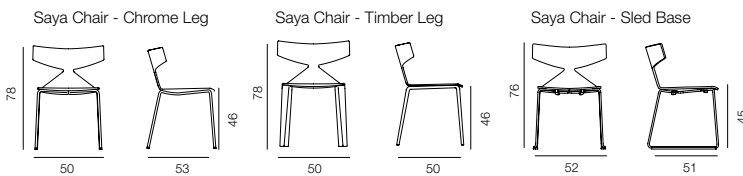

# Saya Chair

Designed by Lievore Altherr Molina

**arper**

# Saya Chair

Designed by Lieve Altherr Molina

Creating a striking silhouette with its fluid lines yet offering warmth in its material, the Saya chair by Arper creates a bold statement. Comprising a beech plywood core shell and four leg frame with a stained Oak veneer finish, Saya is available in 4 timber stains and three shades of red to permit a variable yet cohesive combination.