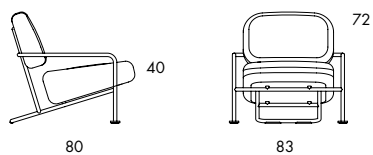

B30 15.7 kg | 0.9 m³/pc (1.7 m³/2 pcs)

EASY CHAIR with armrests. Steel frame. Moulded CMHR polyurethane foam padding. Upholstered in fabric or leather. Leather as per cc. 6a. Frame in painted steel. B30 has table-top and B31 has no table-top. Table-top in lacquered or oiled oak or stone slab.

	B30
Seat height	40
Overall height	72
Seat width	58
Overall width	83
Seat depth	58
Overall depth	80
Weight, kg	15.7
Cbm	0.91

B31 15.1 kg | 0.9 m³/pc (1.7 m³/2 pcs)

EASY CHAIR with armrests. Steel frame. Moulded CMHR polyurethane foam padding. Upholstered in fabric or leather. Leather as per cc. 6a. Frame in painted steel. B30 has table-top and B31 has no table-top.

	B31
Seat height	40
Overall height	72
Seat width	58
Overall width	83
Seat depth	58
Overall depth	80
Weight, kg	15.7
Cbm	0.91