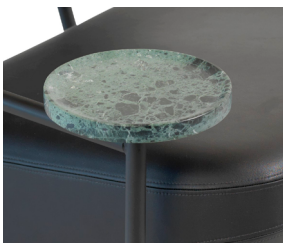

B30 15.7 kg | 0.9 m³/pc (1.7 m³/2 pcs)

EASY CHAIR with armrests. Steel frame. Moulded CMHR polyurethane foam padding. Upholstered in fabric or leather. Leather as per cc. 6a. Frame in painted steel. B30 has table-top and B31 has no table-top. Table-top in lacquered or oiled oak or stone slab.

	B30
Seat height	40
Overall height	72
Seat width	58
Overall width	83
Seat depth	58
Overall depth	80
Weight, kg	15.7
Cbm	0.91

B31 15.1 kg | 0.9 m³/pc (1.7 m³/2 pcs)

EASY CHAIR with armrests. Steel frame. Moulded CMHR polyurethane foam padding. Upholstered in fabric or leather. Leather as per cc. 6a. Frame in painted steel. B30 has table-top and B31 has no table-top.

	B31
Seat height	40
Overall height	72
Seat width	58
Overall width	83
Seat depth	58
Overall depth	80
Weight, kg	15.7
Cbm	0.91